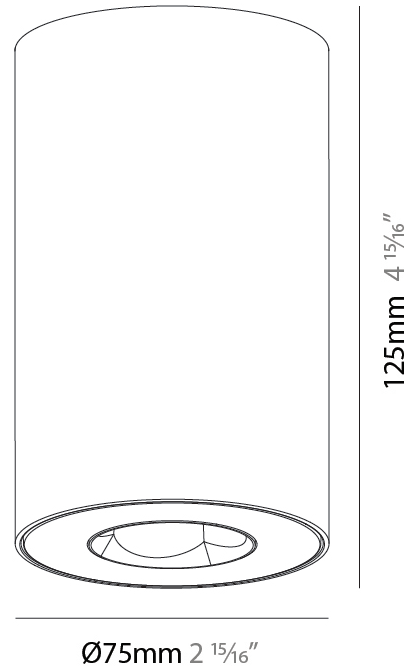

GENERAL

Series: Oiko Pro Round
Partner: Prolicht
Division: Architectural
Installation: Surface
Product Type: Ceiling Surface
Mounting Location: Ceiling
Light Distribution: Downlight

PHYSICAL

Aperture Sizes - Downlights: 1"
Shape: Cylinder
Diameter (mm): 75
Diameter (in): 2 15/16
Height (mm): 125
Height (in): 4 15/16
Weight (kg): 0.452
Fixture Finish: SSR / BKV / CWI / CRY / HAB / UFT / ITA / RUA / FTG / MYG / LOD / PUS / FRO / FUP / KIA / POP / BLS / SPG / MEY / GOH / CHC / COM / ABZ / JAG / OBR / MOS / ROR
Fixture Material: Metal

ELECTRICAL

Lamp Type: LED (Zhaga Standard)
Input Wattage (W): 13
Total Output Wattage (W): 11.8
Dimming: Non-Dimming / Phase Dimming (120vac Only)
Driver Included: Yes
Driver Location: Integrated
Driver Type: Constant Current - Universal
Driver Class: Class 2
Input Voltage (V): 120 - 277
Upon Request: Remote: 0-10Vdc dimming / Phase dimming 120Vac / Non-dimming 120/277Vac (No Cover Plate)

LED

Color Temperature (°K): 2700 / 3000 / 3500 / 4000
Max. Delivered Lumen (lm): 1377 / 1372 / 1438 / 1451
Nominal Lumen (lm): 1473 / 1468 / 1538 / 1552
CRI: >90 CRI
Lamp Life (hrs): 50000

OPTICAL

Reflector: 60
Adjustability: Fixed

RATINGS AND CERTIFICATIONS

Certified By: Certified for North American Standards
IP rating: IP20