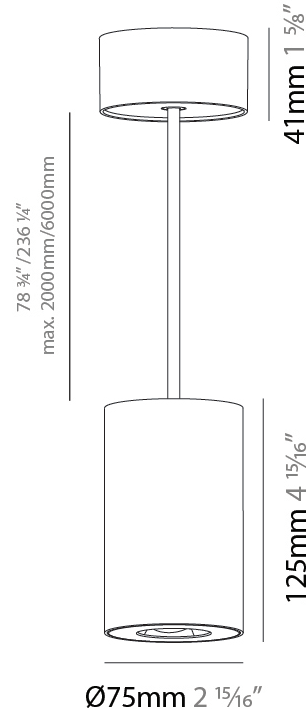

GENERAL

Series: Oiko Pro Round
Partner: Prolicht
Division: Architectural
Installation: Suspension
Product Type: Pendant
Mounting Location: Ceiling
Light Distribution: Direct

PHYSICAL

Shape: Cylinder
Diameter (mm): 75
Diameter (in): 2 ¹⁵/₁₆
Height (mm): 125
Height (in): 4 ¹⁵/₁₆
Weight (kg): 0.769
Fixture Finish: SSR / BKV / CWI / CRY / HAB / UFT / ITA / RUA / FTG / MYG / LOD / PUS / FRO / FUP / KIA / POP / BLS / SPG / MEY / GOH / CHC / COM / ABZ / JAG / OBR / MOS / ROR
Fixture Material: Metal
Cable Details: 2000mm / 6000mm Cable - Options : Transparent, Black, White, Red, Orange

ELECTRICAL

Lamp Type: LED (Zhaga Standard)
Input Wattage (W): 12.9
Dimming: Tri-Mode (Non-Dimming and Phase Dimming (120Vac only) and 0-10V Dimming)
Driver Included: No
Driver Location: Remote
Driver Type: Constant Current - Universal
Driver Class: Class 2
Input Voltage (V): 120 - 277
Constant Current (MA): 350

LED

Color Temperature (°K): 2700 / 3000 / 3500 / 4000
Max. Delivered Lumen (lm): 1377 / 1372 / 1438 / 1451
Nominal Lumen (lm): 1473 / 1468 / 1538 / 1552
CRI: >90 CRI
Lamp Life (hrs): 50000

OPTICAL

Reflector°: 60
Adjustability: Fixed

RATINGS AND CERTIFICATIONS

Certified By: Certified for North American Standards
IP rating: IP20