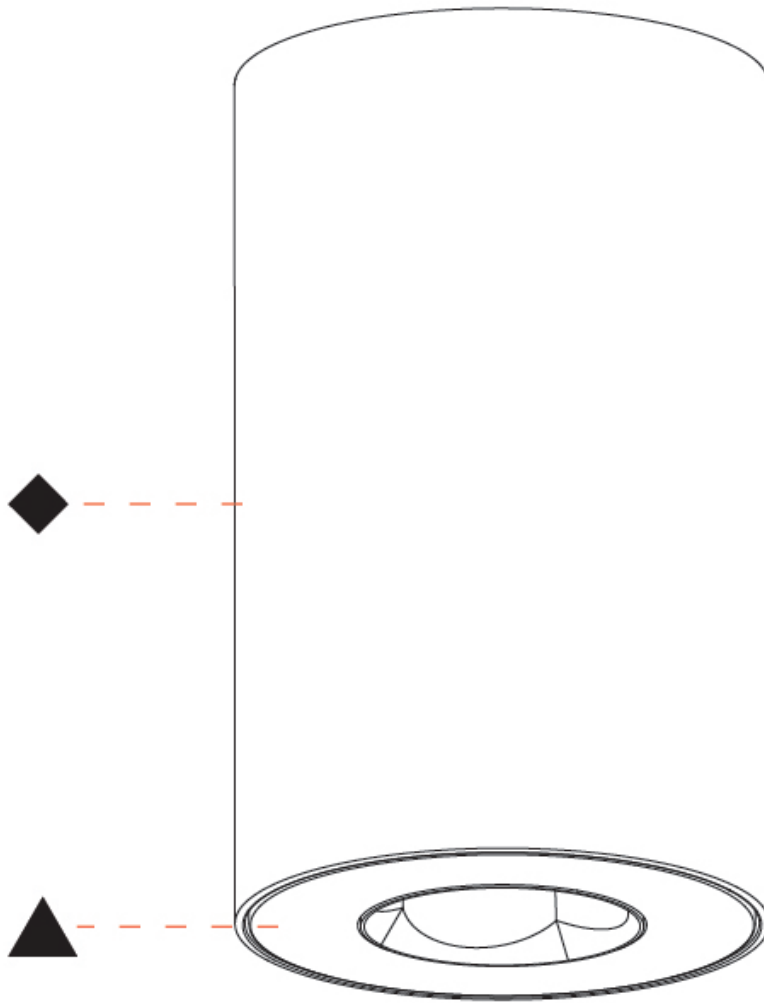

OIKO PRO ROUND SURFACE

A3D233-

PROJECT

TYPE

SPECIFIER

QUANTITY

DATE

A