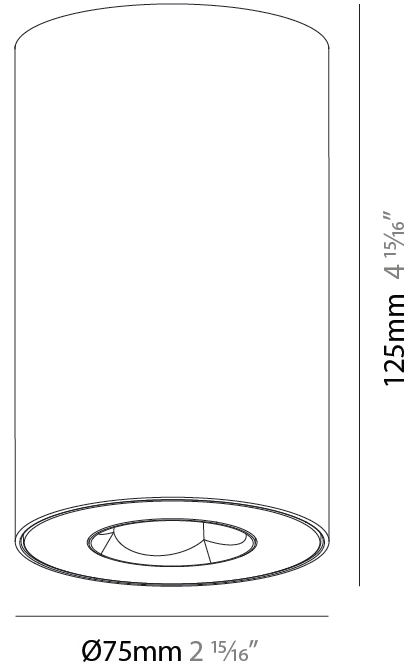

GENERAL

Series: Oiko Pro Round
Partner: Prolicht
Division: Architectural
Installation: Surface
Product Type: Ceiling Surface
Mounting Location: Ceiling
Light Distribution: Downlight

PHYSICAL

Aperture Sizes - Downlights: 1"
Shape: Cylinder
Diameter (mm): 75
Diameter (in): 2 ¹⁵/₁₆
Height (mm): 125
Height (in): 4 ¹⁵/₁₆
Weight (kg): 0.452
Fixture Finish: SSR / BKV / CWI / CRY / HAB / UFT / ITA / RUA / FTG / MYG / LOD / PUS / FRO / FUP / KIA / POP / BLS / SPG / MEY / GOH / CHC / COM / ABZ / JAG / OBR / MOS / ROR
Fixture Material: Metal

ELECTRICAL

Lamp Type: LED (Zhaga Standard)
Input Wattage (W): 13
Total Output Wattage (W): 11.8
Dimming: Non-Dimming / Phase Dimming (120vac Only)
Driver Included: Yes
Driver Location: Integrated
Driver Type: Constant Current - Universal
Driver Class: Class 2
Input Voltage (V): 120 - 277
Upon Request: Remote: 0-10Vdc dimming / Phase dimming 120Vac / Non-dimming 120/277Vac (No Cover Plate)

LED

Color Temperature (°K): 2700 / 3000 / 3500 / 4000
Max. Delivered Lumen (lm): 1293 / 1289 / 1350 / 1362
Nominal Lumen (lm): 1473 / 1468 / 1538 / 1552
CRI: >90 CRI
Lamp Life (hrs): 50000

OPTICAL

Reflector: 50
Adjustability: Fixed

RATINGS AND CERTIFICATIONS

Certified By: Certified for North American Standards
IP rating: IP20